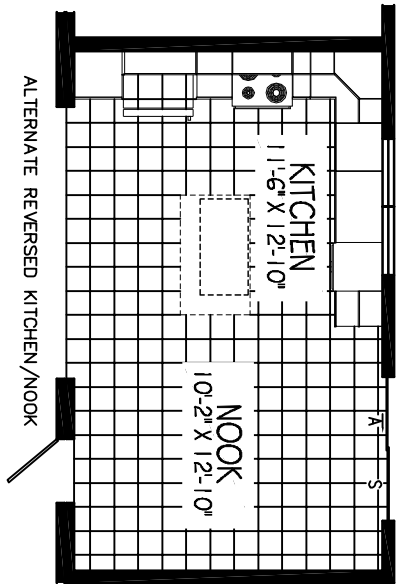

NE304-A 28X52 APPROX. 1394 SQ. FT.

OPTIONAL HOME OFFICE &
ENLARGED MASTER BEDROOM
(REPLACES LIVING ROOM)