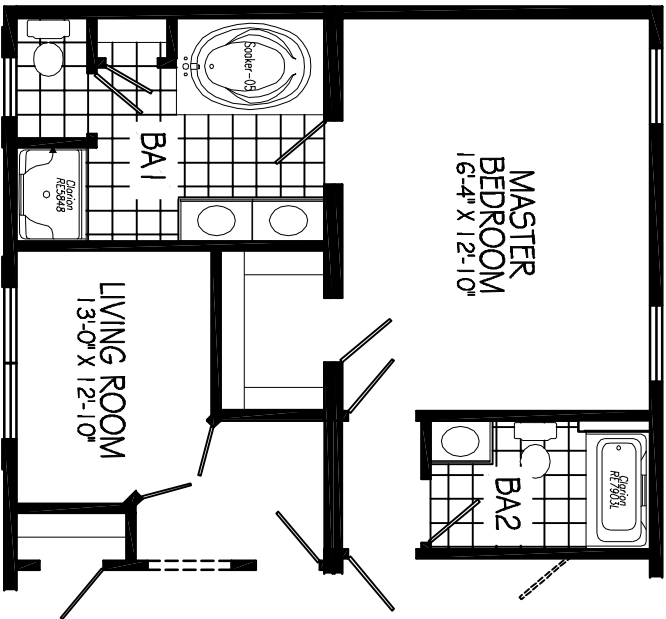

NE304-A 28X52 APPROX. 1394 SQ. FT.

OPTIONAL HOME OFFICE &
ENLARGED MASTER BEDROOM
(REPLACES LIVING ROOM)