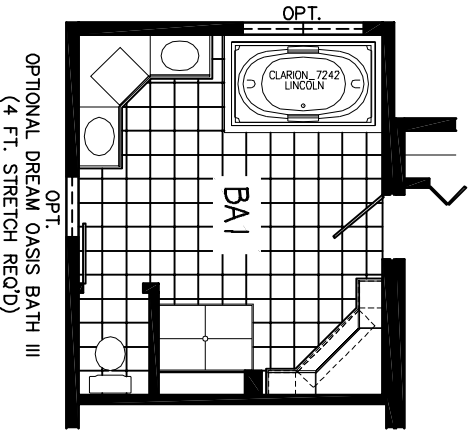

NE304-A 28X52 APPROX. 1394 SQ. FT.

OPTIONAL HOME OFFICE &
ENLARGED MASTER BEDROOM
(REPLACES LIVING ROOM)