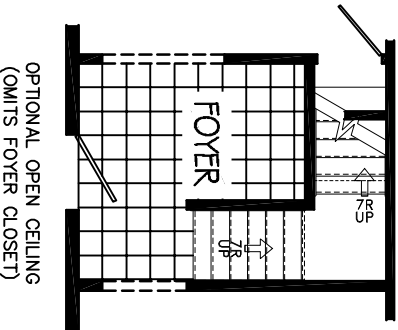

NE304-A 28X52 APPROX. 1394 SQ. FT.

OPTIONAL HOME OFFICE &
ENLARGED MASTER BEDROOM
(REPLACES LIVING ROOM)